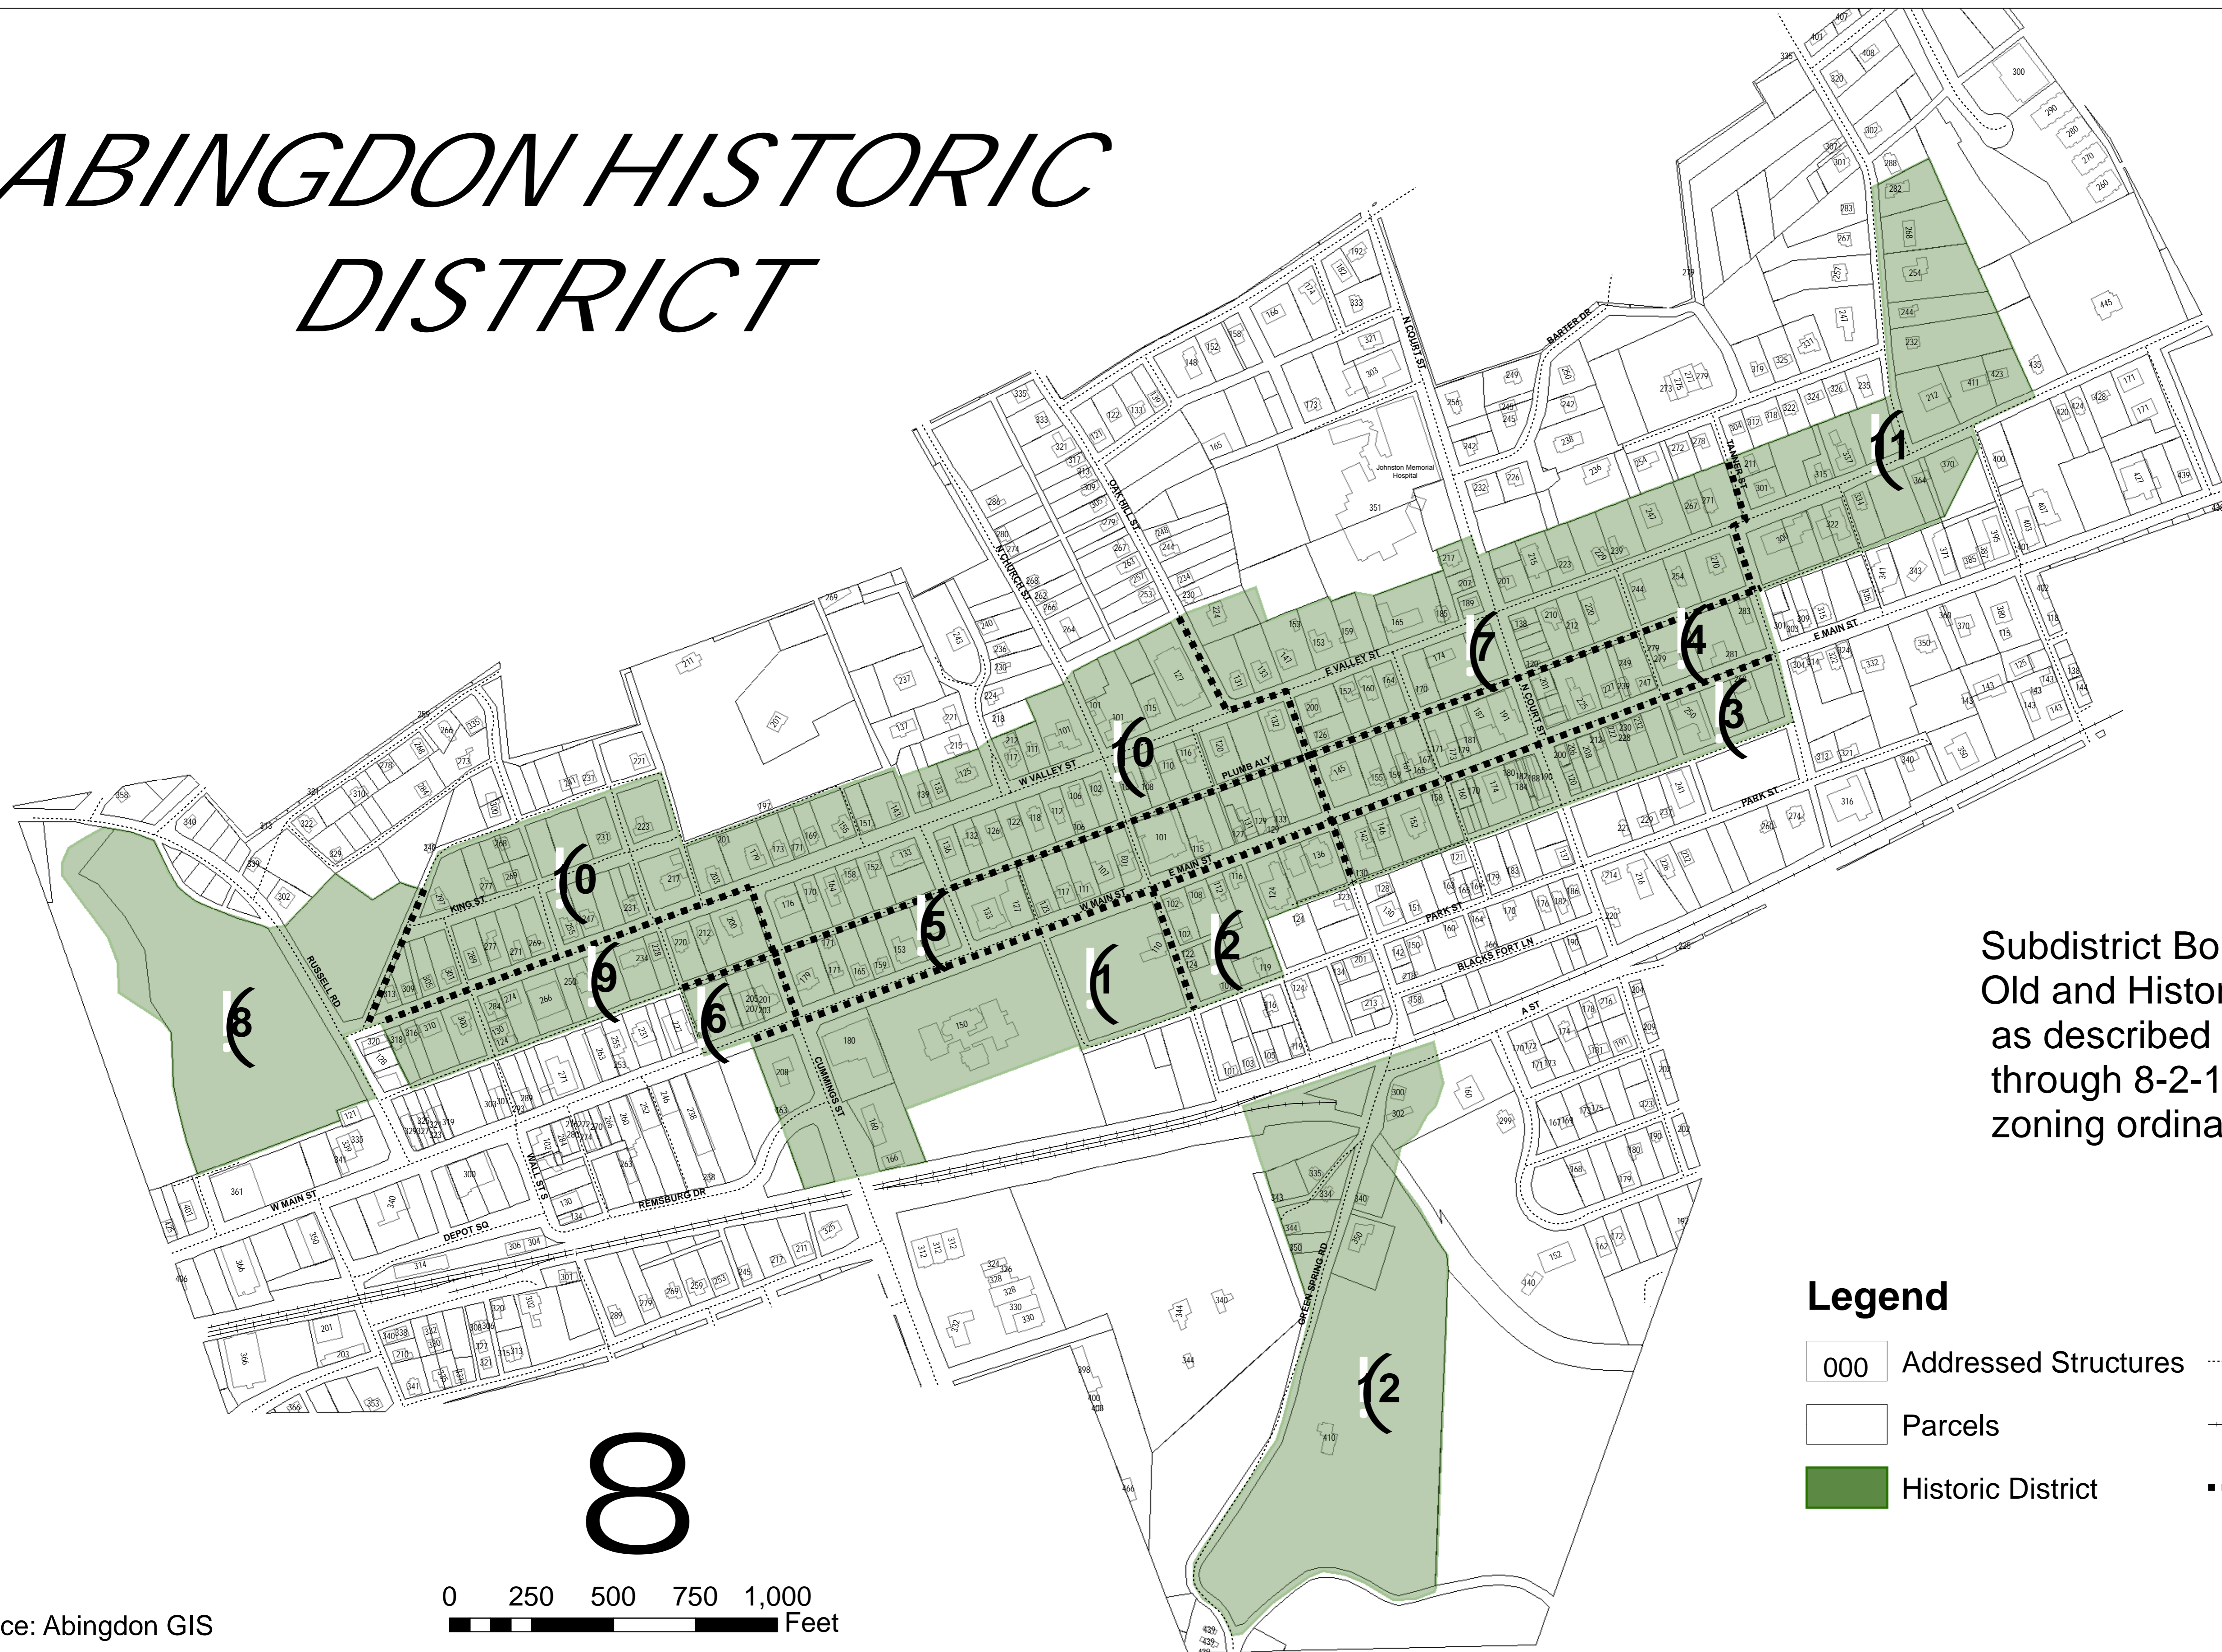

ABINGDON HISTORIC DISTRICT

Subdistrict Boundaries of the Old and Historic District as described in section 8-2-1 through 8-2-12 of the zoning ordinance.

Legend

- | | | | |
|--|----------------------|--|----------------------|
| | Addressed Structures | | Road Centerlines |
| | Parcels | | Railroad |
| | Historic District | | Subdistrict Boundary |
| | | | Subdistricts |